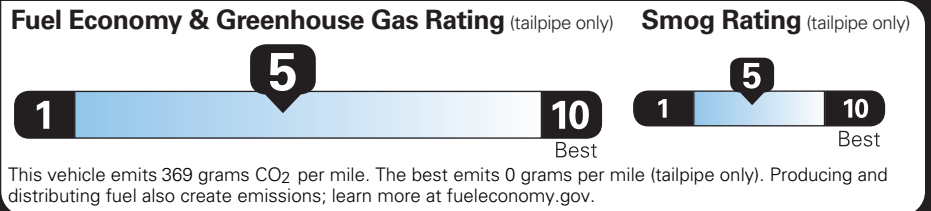

DEALER INSTALLED OPTIONS

- Trailer Tow Class I 1,415.00

PRICE INFORMATION

BASE PRICE	\$63,595.00
TOTAL OPTIONS/OTHER	10,520.00
TOTAL VEHICLE & OPTIONS/OTHER	74,115.00
DESTINATION & DELIVERY	1,995.00

EPA DOT Fuel Economy and Environment

Gasoline Vehicle

Small SUVs range from 14 to 138 MPG. The best vehicle rates 146 MPGe.

You spend \$1,750 more in fuel costs over 5 years compared to the average new vehicle.

Annual fuel cost \$2,050

Actual results will vary for many reasons, including driving conditions and how you drive and maintain your vehicle. The average new vehicle gets 29 MPG and costs \$8,500 to fuel over 5 years. Cost estimates are based on 15,000 miles per year at \$3.30 per gallon. MPGe is miles per gasoline gallon equivalent. Vehicle emissions are a significant cause of climate change and smog.