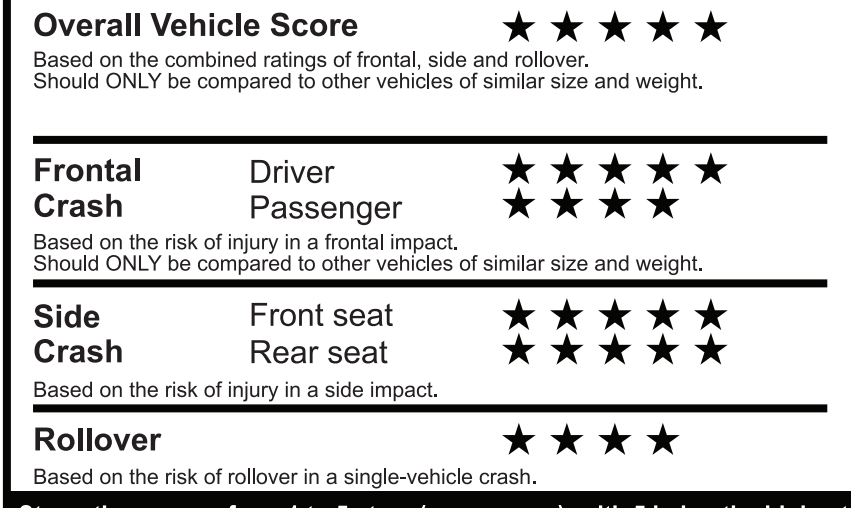

Gasoline Vehicle

Small SUVs range from 14 to 138 MPG. The best vehicle rates 146 MPGe.

You spend \$1,750 more in fuel costs over 5 years compared to the average new vehicle.

Annual fuel cost \$2,050

Actual results will vary for many reasons, including driving conditions and how you drive and maintain your vehicle. The average new vehicle gets 29 MPG and costs \$8,500 to fuel over 5 years. Cost estimates are based on 15,000 miles per year at \$3.30 per gallon. MPGe is miles per gasoline gallon equivalent. Vehicle emissions are a significant cause of climate change and smog.

fueleconomy.gov

Calculate personalized estimates and compare vehicles

GOVERNMENT 5-STAR SAFETY RATINGS

Star ratings range from 1 to 5 stars (★★★★★), with 5 being the highest. Source: National Highway Traffic Safety Administration (NHTSA). www.safercar.gov or 1-888-327-4236