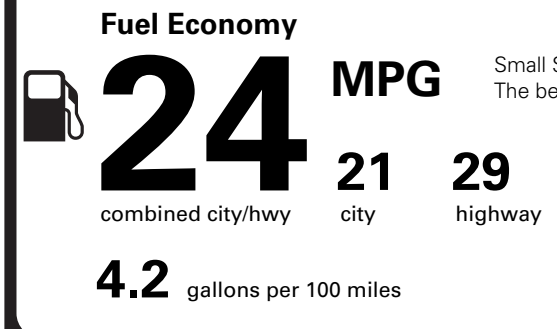

DEALER INSTALLED OPTIONS

- Trailer Tow Class I 1,415.00

PRICE INFORMATION

BASE PRICE	\$63,595.00
TOTAL OPTIONS/OTHER	10,520.00
TOTAL VEHICLE & OPTIONS/OTHER	74,115.00
DESTINATION & DELIVERY	1,995.00

EPA DOT Fuel Economy and Environment

Gasoline Vehicle

Small SUVs range from 14 to 138 MPG. The best vehicle rates 146 MPGe.

You spend \$1,750 more in fuel costs over 5 years compared to the average new vehicle.

Annual fuel cost \$2,050

Actual results will vary for many reasons, including driving conditions and how you drive and maintain your vehicle. The average new vehicle gets 29 MPG and costs \$8,500 to fuel over 5 years. Cost estimates are based on 15,000 miles per year at \$3.30 per gallon. MPGe is miles per gasoline gallon equivalent. Vehicle emissions are a significant cause of climate change and smog.